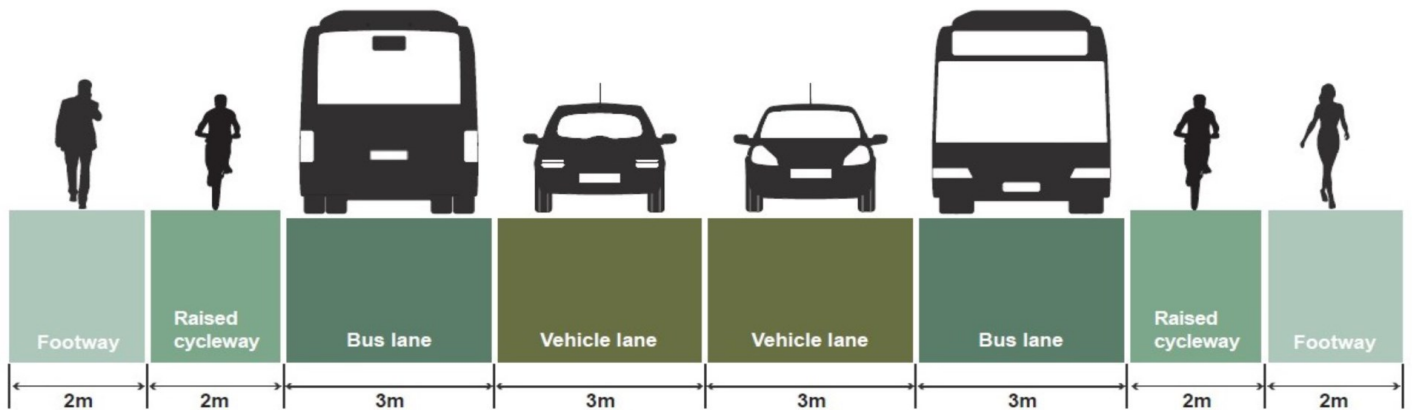

## Do you want this for Milton Road?

The Greater Cambridge City Deal has made proposals to widen Milton Road, chop down the trees, close Union Lane and Highworth Avenue and to restrict access to Kings Hedges Road, Arbury Road and Gilbert Road.